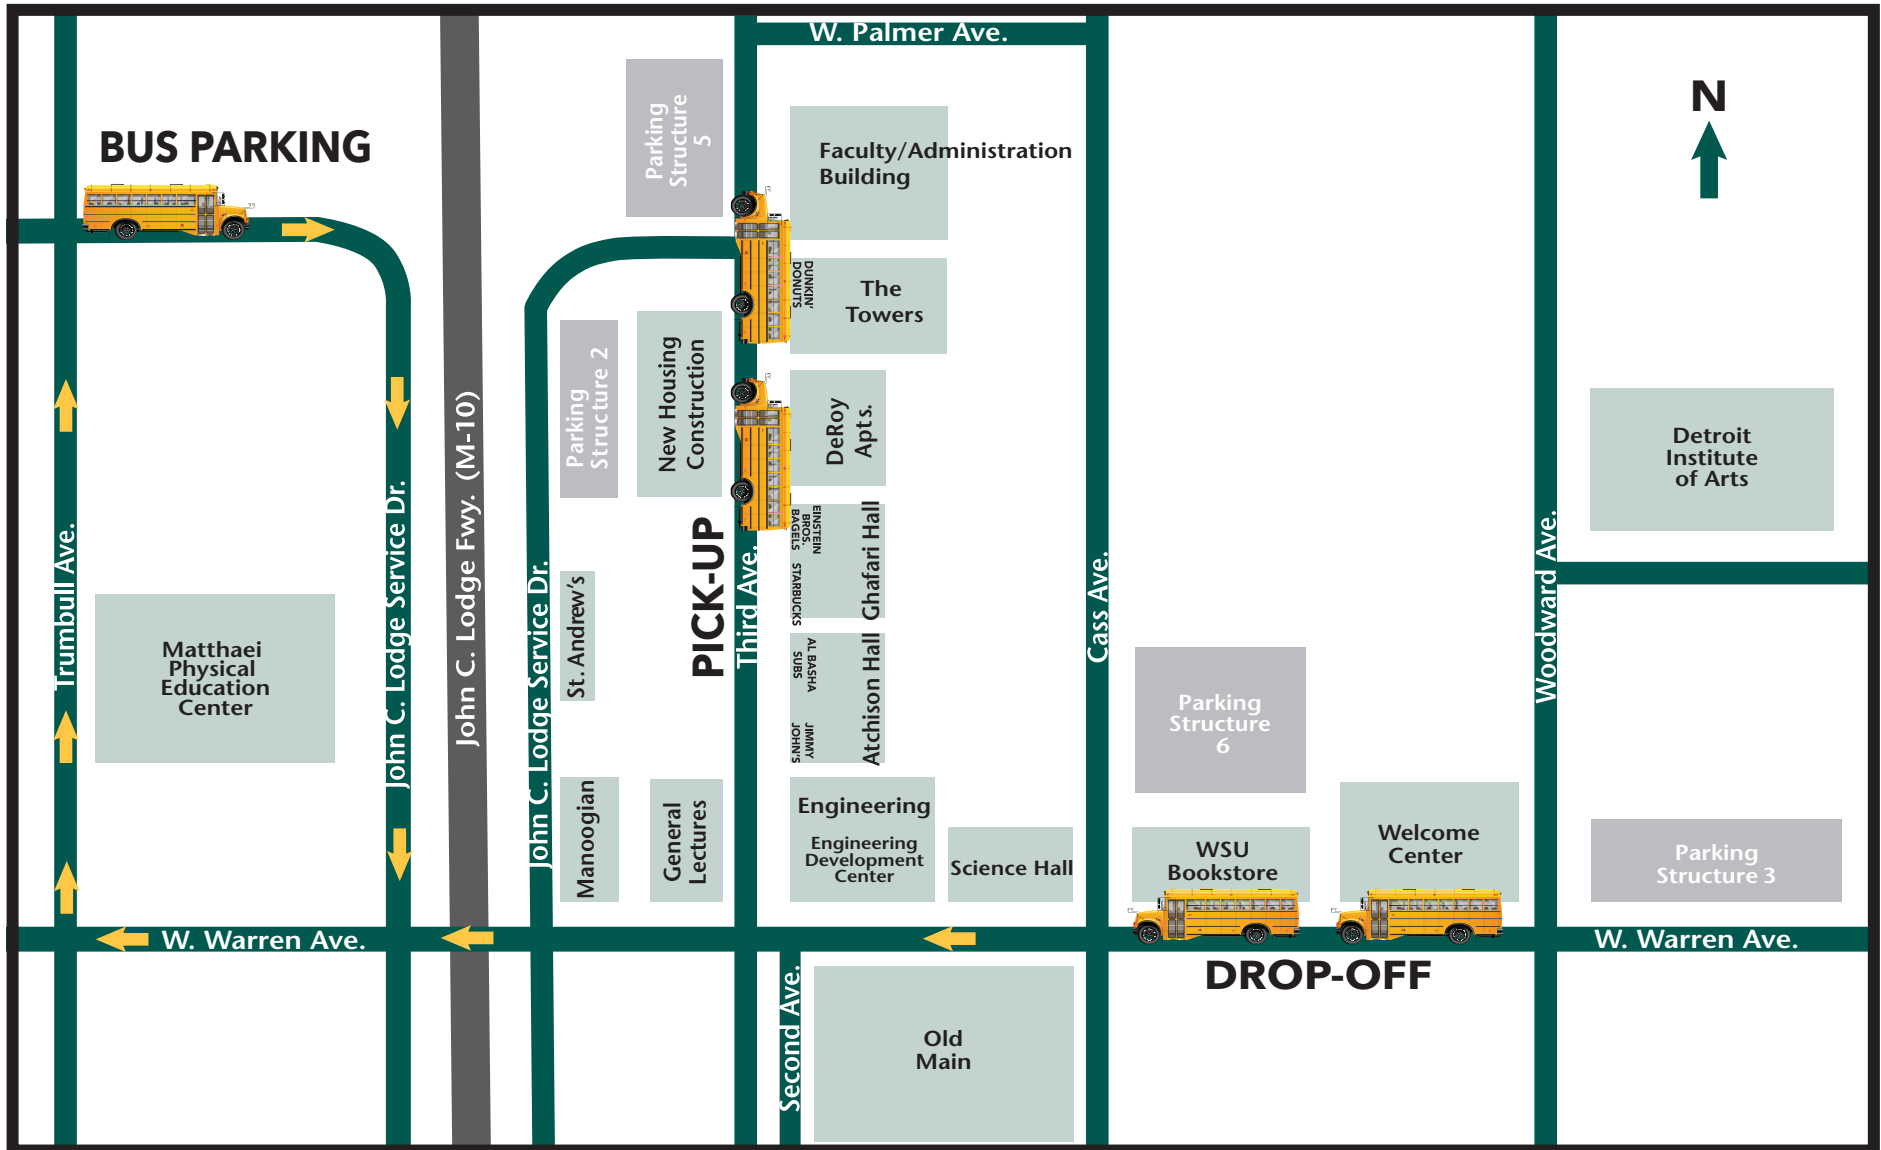

WSU STEM DAY BUS MAP

DROP-OFF

All buses should quickly drop off along Warren before heading to park at the John C. Lodge Service Drive. Students should enter the Welcome Center door along Woodward for event check-in.

BUS PARKING

Please pull all the way to the end of the service drive to accommodate all buses.

PICK-UP

For pick-up, buses should park along Third/Palmer.