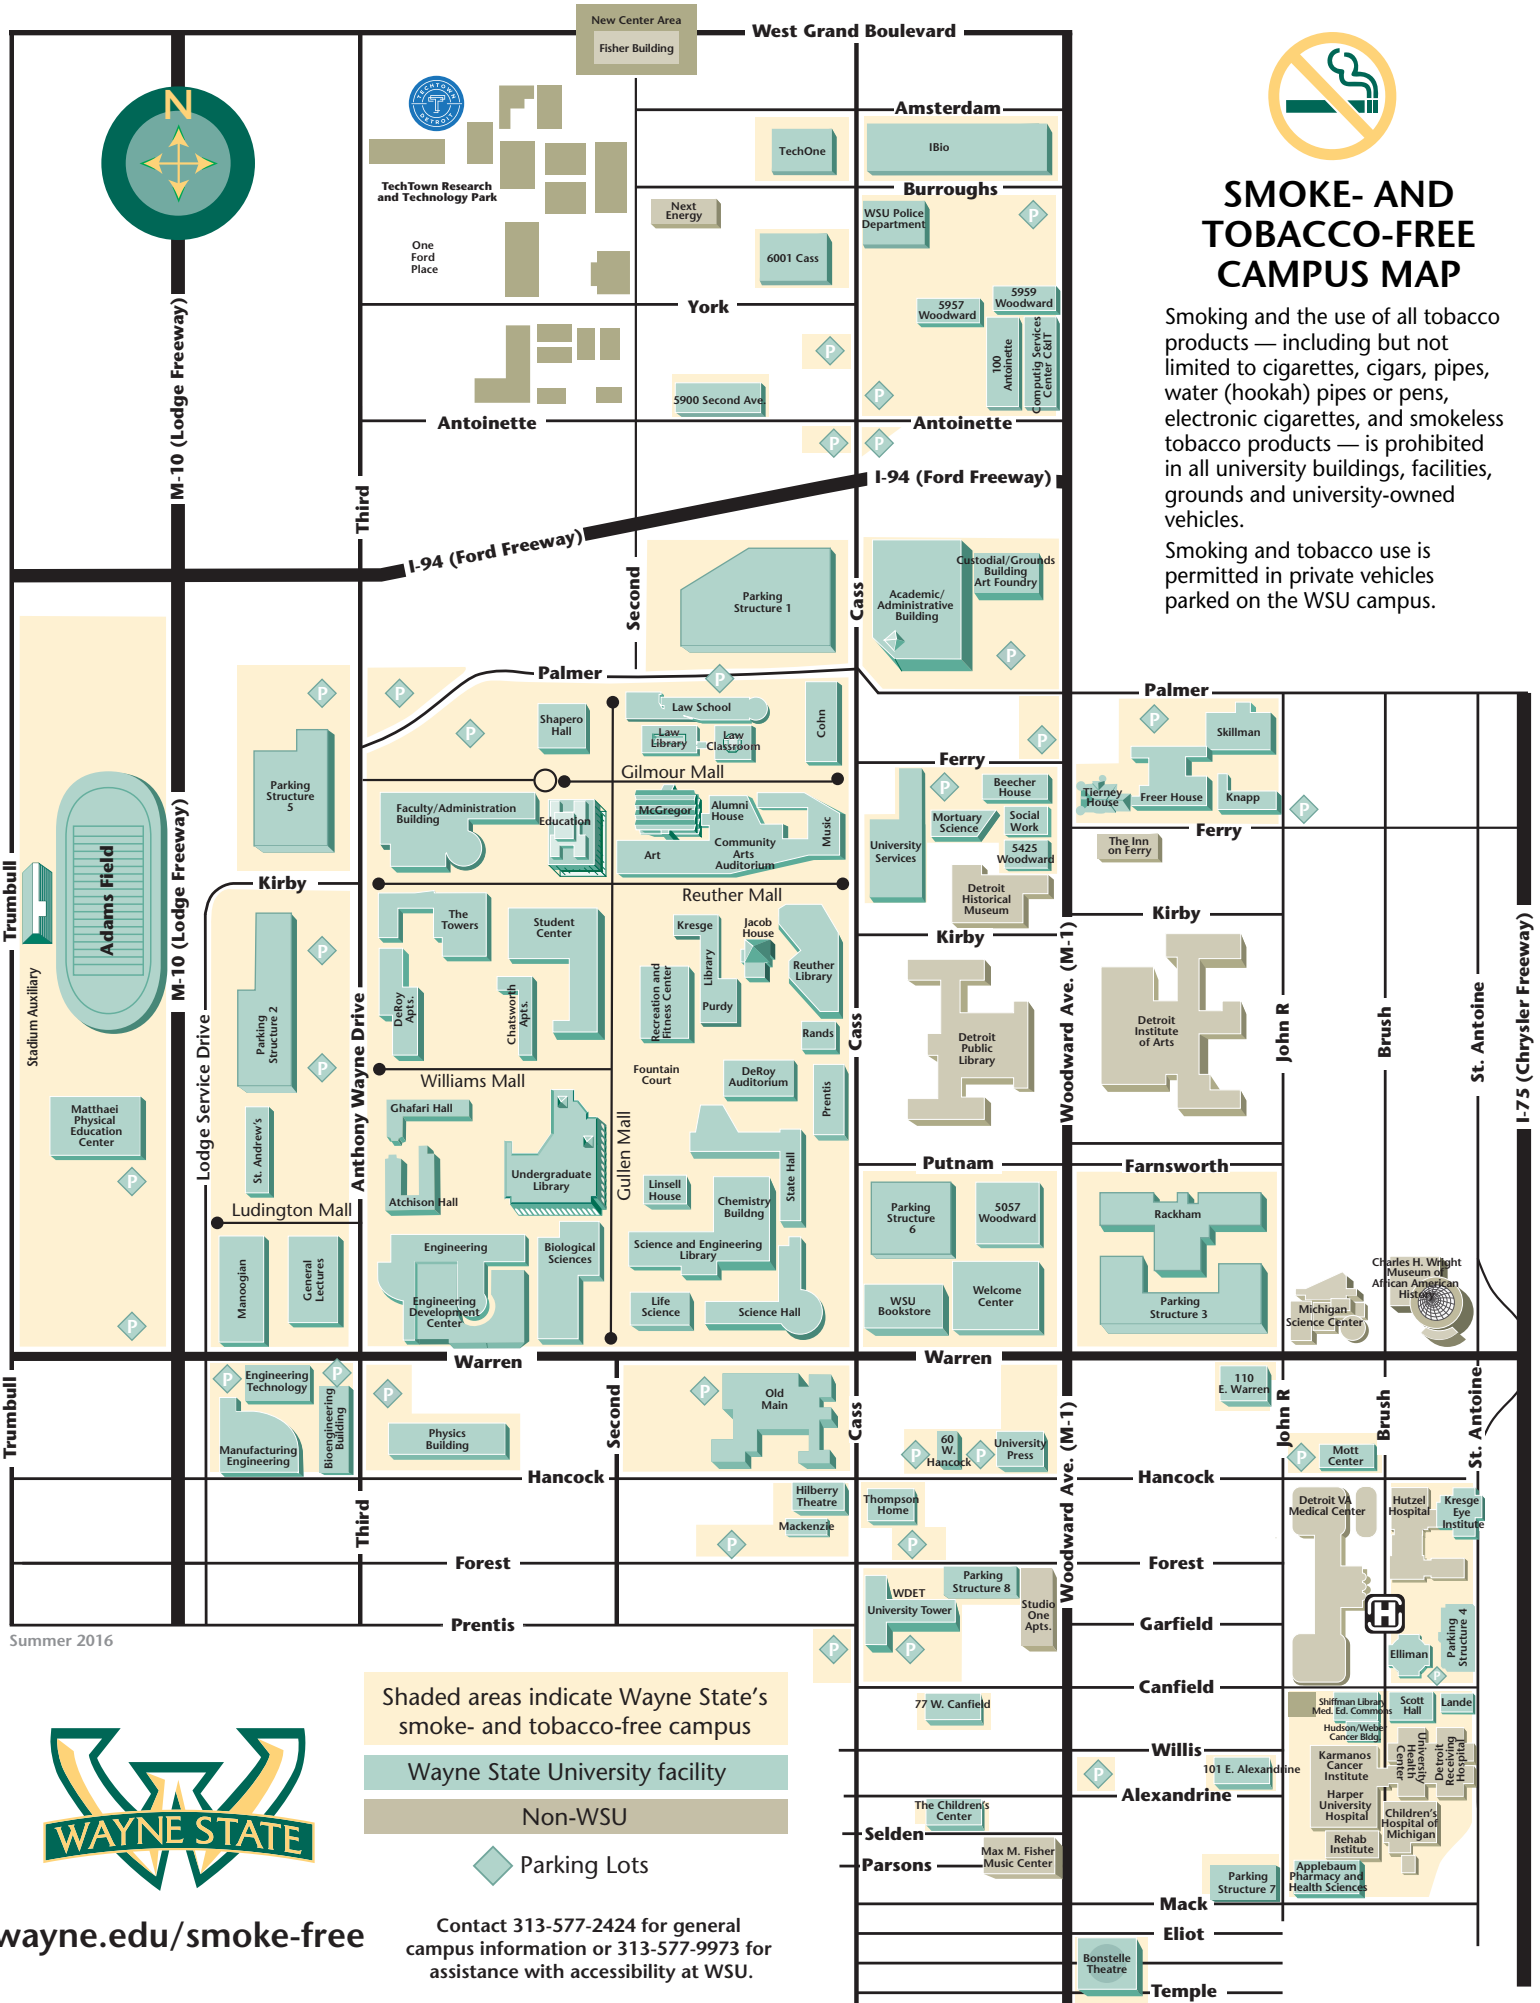

SMOKE- AND TOBACCO-FREE CAMPUS MAP

Smoking and the use of all tobacco products — including but not limited to cigarettes, cigars, pipes, water (hookah) pipes or pens, electronic cigarettes, and smokeless tobacco products — is prohibited in all university buildings, facilities, grounds and university-owned vehicles.

Smoking and tobacco use is permitted in private vehicles parked on the WSU campus.

Summer 2016

Shaded areas indicate Wayne State's smoke- and tobacco-free campus

Wayne State University facility

Non-WSU

◆ Parking Lots