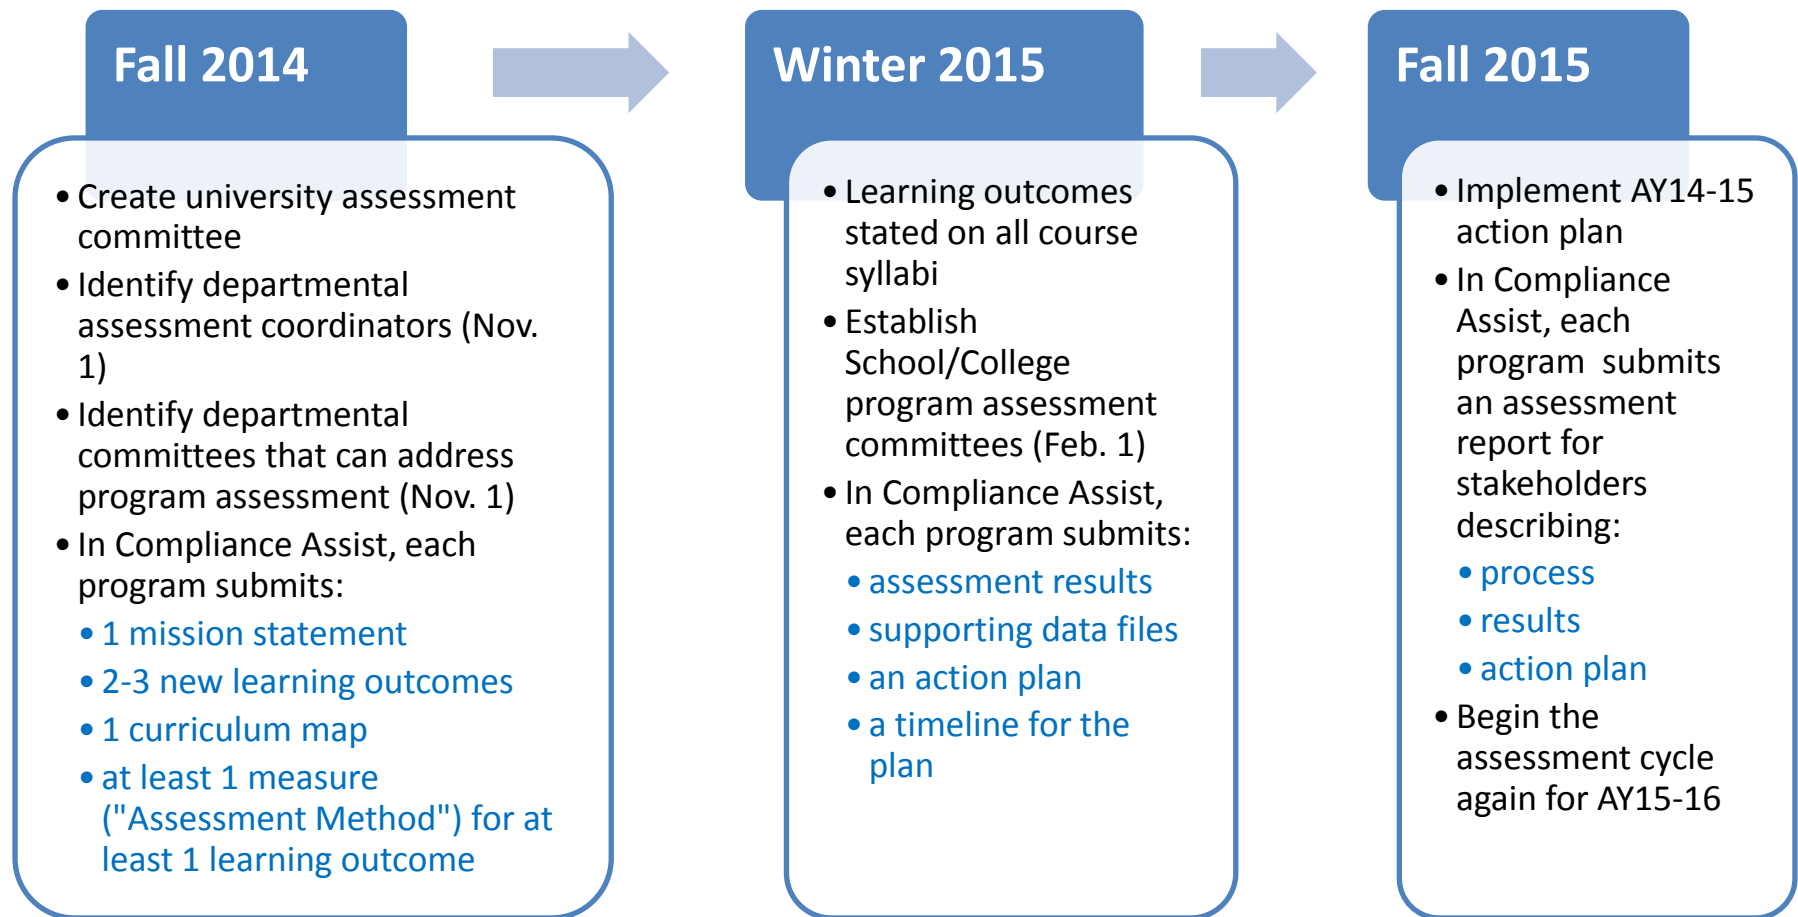

WSU Program Assessment Timeline

Engaging in Continuous Improvement

The new program assessment cycle begins on September 1 each year.