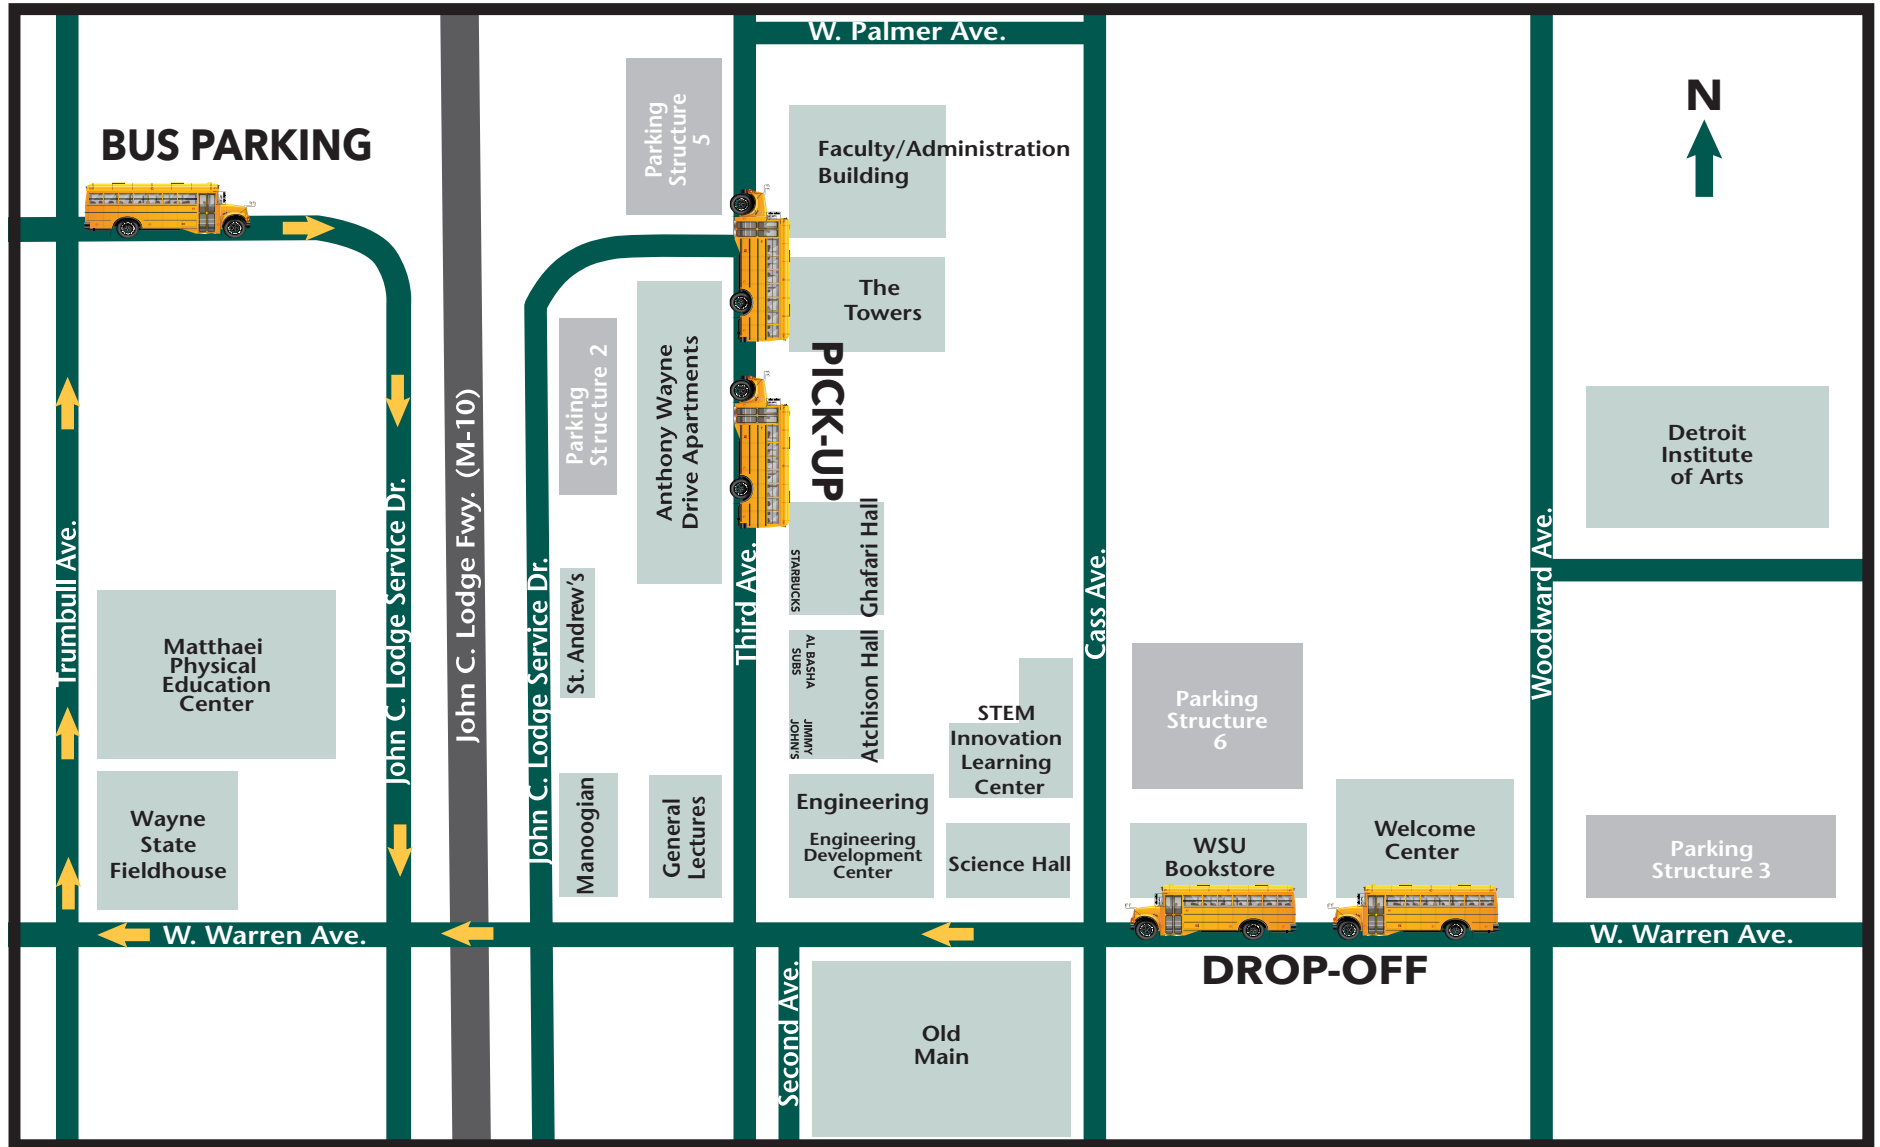

BUS MAP AP DAY

DROP-OFF

All buses should quickly drop off along Warren before heading to park at the John C. Lodge Service Drive. Students should enter the Welcome Center door along Woodward for event check-in.

BUS PARKING

Please pull all the way to the end of the service drive to accommodate all buses.

PICK-UP

For pick-up, buses should park along Third/Palmer. Please do not double-park, as it creates safety concerns for students and blocks traffic.